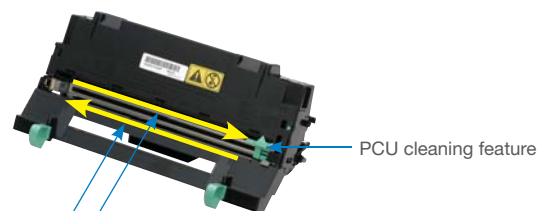

GREATER RELIABILITY WITH DUPLEX PRINTING AND LOW RUNNING COST

Print a double-sided A4 document at 600dpi within 19ppm^ and enjoy the ease of changing toner via frontal access. With a long-lasting fuser unit and PCU, be assured of lower operational costs as replacement of both is no longer necessary.

Through the use of high capacity toner, the M2410DN produces 8,000 page yield^^ that helps keep your operating costs as low as they can go.

^ applicable for M2410DN while M2310D/M2310DN print a double-sided A4 document at 17ppm

^^ refer to specifications for details