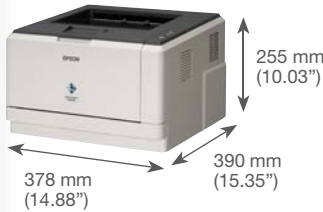

Epson AcuLaser™ M2310D/M2310DN/M2410DN

SPECIFICATIONS

Epson AcuLaser™
M2310D/M2310DN/M2410DN

Weight 11.5 kg (23.35 lb) *3

*1 applicable for M2310DN/M2410DN

*2 applicable for M2410DN while M2310D/
M2310DN hold up to 2 paper cassettes

*3 weight excludes consumables

*4 according to ISO/IEC 19752 yield test report. However, actual yields may vary considerably based on images printed and other factors. The printers come bundled with initial cartridges - with M2310D/ M2310DN offering an average yield of 1,000 pages, while M2410DN offers an average yield of 2,000 pages.

EPSON is the registered trademark of Seiko Epson Corporation.

All other product names and other company names used herein are for identification purposes only and are the trademarks or registered trademarks of their respective owners.

EPSON disclaims any and all rights in those marks. Scan/Print samples shown herein are simulations. The actual product design and contents may vary. Specifications are subject to change without notice.